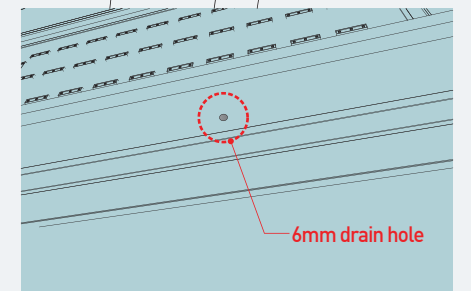

SA 145 DS AC LED SQ FB 350

This LED Acrylic face Lightbox is..

- ✓ Type Double sided
- ✓ Where to fix Fixed in between two posts
Post size : Max 250~300mm
- ✓ Lighting source LED Lighting
- ✓ Cover size 25mm trims
- ✓ Colour White or Black (Others cost extra)

- Price do not include acrylic sheets
- Price do not include packaging and Delivery

Installation_Freestanding type

"TOP & BOTTOM" indicative stickers at the inside

Fixed directly into post

Predrilled 6mm drain holes on bottom

Remove screw from angle trims for insert acrylic

Remove angle trim from lightbox

Insert Acrylic face into Body frame