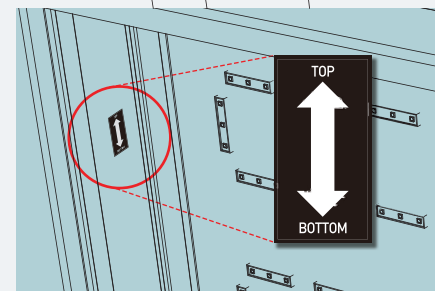

SA 145 DS AC LED SQ FB 350

This LED Acrylic face Lightbox is..

- ✓ Type Double sided
- ✓ Where to fix Fixed in between two posts
Post size : Max 250~300mm
- ✓ Lighting source LED Lighting
- ✓ Cover size 25mm trims
- ✓ Colour White or Black (Others cost extra)

- Price do not include acrylic sheets
- Price do not include packaging and Delivery

Installation_Freestanding type

"TOP & BOTTOM" indicative stickers at the inside

Fixed directly into post

Predrilled 6mm drain holes on bottom

Remove screw from angle trims for insert acrylic

Remove angle trim from lightbox

Insert Acrylic face into Body frame