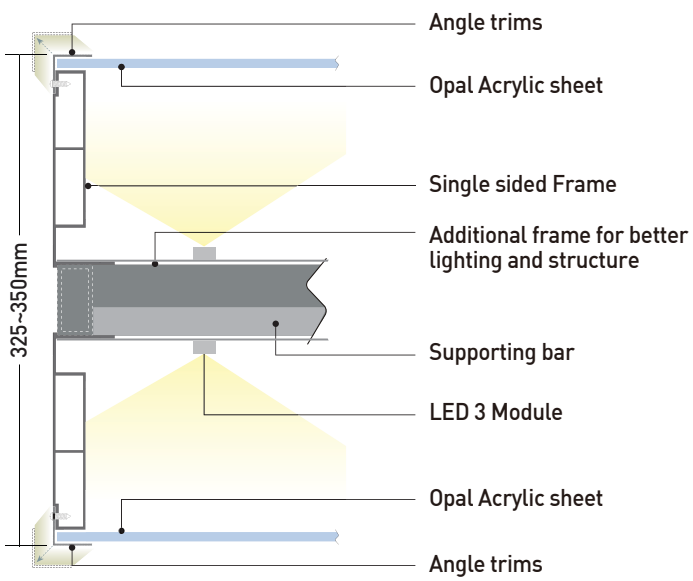

SA 145 DS AC LED SQ FB 350

This LED Acrylic face Lightbox is..

- ✓ Type Double sided
- ✓ Where to fix Fixed in between two posts
Post size : Max 250~300mm
- ✓ Lighting source LED Lighting
- ✓ Cover size 25mm trims
- ✓ Colour White or Black (Others cost extra)

- Price do not include acrylic sheets
- Price do not include packaging and Delivery

Installation_Freestanding type

"TOP & BOTTOM" indicative stickers at the inside

Fixed directly into post

Predrilled 6mm drain holes on bottom

Remove screw from angle trims for insert acrylic

Remove angle trim from lightbox

Insert Acrylic face into Body frame