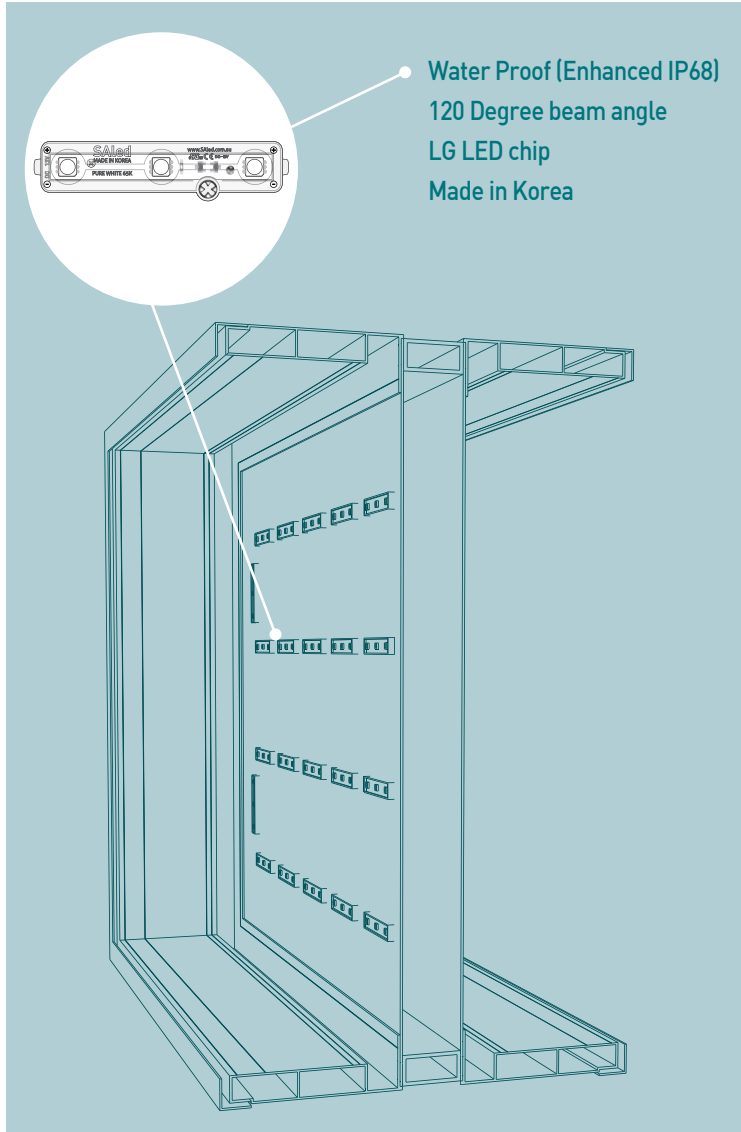

SA 145 DS AC LED SQ FB 350

This LED Acrylic face Lightbox is..

- ✓ Type Double sided
- ✓ Where to fix Fixed in between two posts
Post size : Max 250~300mm
- ✓ Lighting source LED Lighting
- ✓ Cover size 25mm trims
- ✓ Colour White or Black (Others cost extra)

- Price do not include acrylic sheets
- Price do not include packaging and Delivery

Installation_Freestanding type

"TOP & BOTTOM" indicative stickers at the inside

Fixed directly into post

Predrilled 6mm drain holes on bottom

Remove screw from angle trims for insert acrylic

Remove angle trim from lightbox

Insert Acrylic face into Body frame