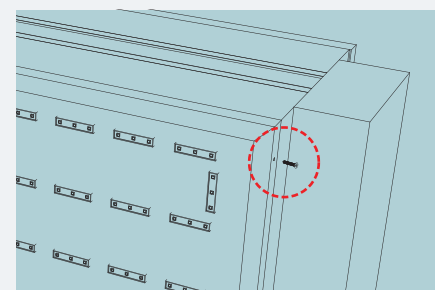

SA 145 DS AC LED SQ FB 350

This LED Acrylic face Lightbox is..

- ✓ Type Double sided
- ✓ Where to fix Fixed in between two posts
Post size : Max 250~300mm
- ✓ Lighting source LED Lighting
- ✓ Cover size 25mm trims
- ✓ Colour White or Black (Others cost extra)

- Price do not include acrylic sheets
- Price do not include packaging and Delivery

Installation_Freestanding type

"TOP & BOTTOM" indicative stickers at the inside

Fixed directly into post

Predrilled 6mm drain holes on bottom

Remove screw from angle trims for insert acrylic

Remove angle trim from lightbox

Insert Acrylic face into Body frame