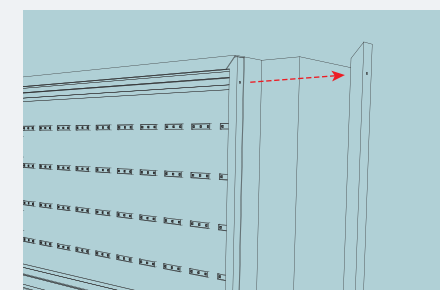

SA 145 DS AC LED SQ FB 350

This LED Acrylic face Lightbox is..

- ✓ Type Double sided
- ✓ Where to fix Fixed in between two posts
Post size : Max 250~300mm
- ✓ Lighting source LED Lighting
- ✓ Cover size 25mm trims
- ✓ Colour White or Black (Others cost extra)

- Price do not include acrylic sheets
- Price do not include packaging and Delivery

Installation_Freestanding type

"TOP & BOTTOM" indicative stickers at the inside

Fixed directly into post

Predrilled 6mm drain holes on bottom

Remove screw from angle trims for insert acrylic

Remove angle trim from lightbox

Insert Acrylic face into Body frame