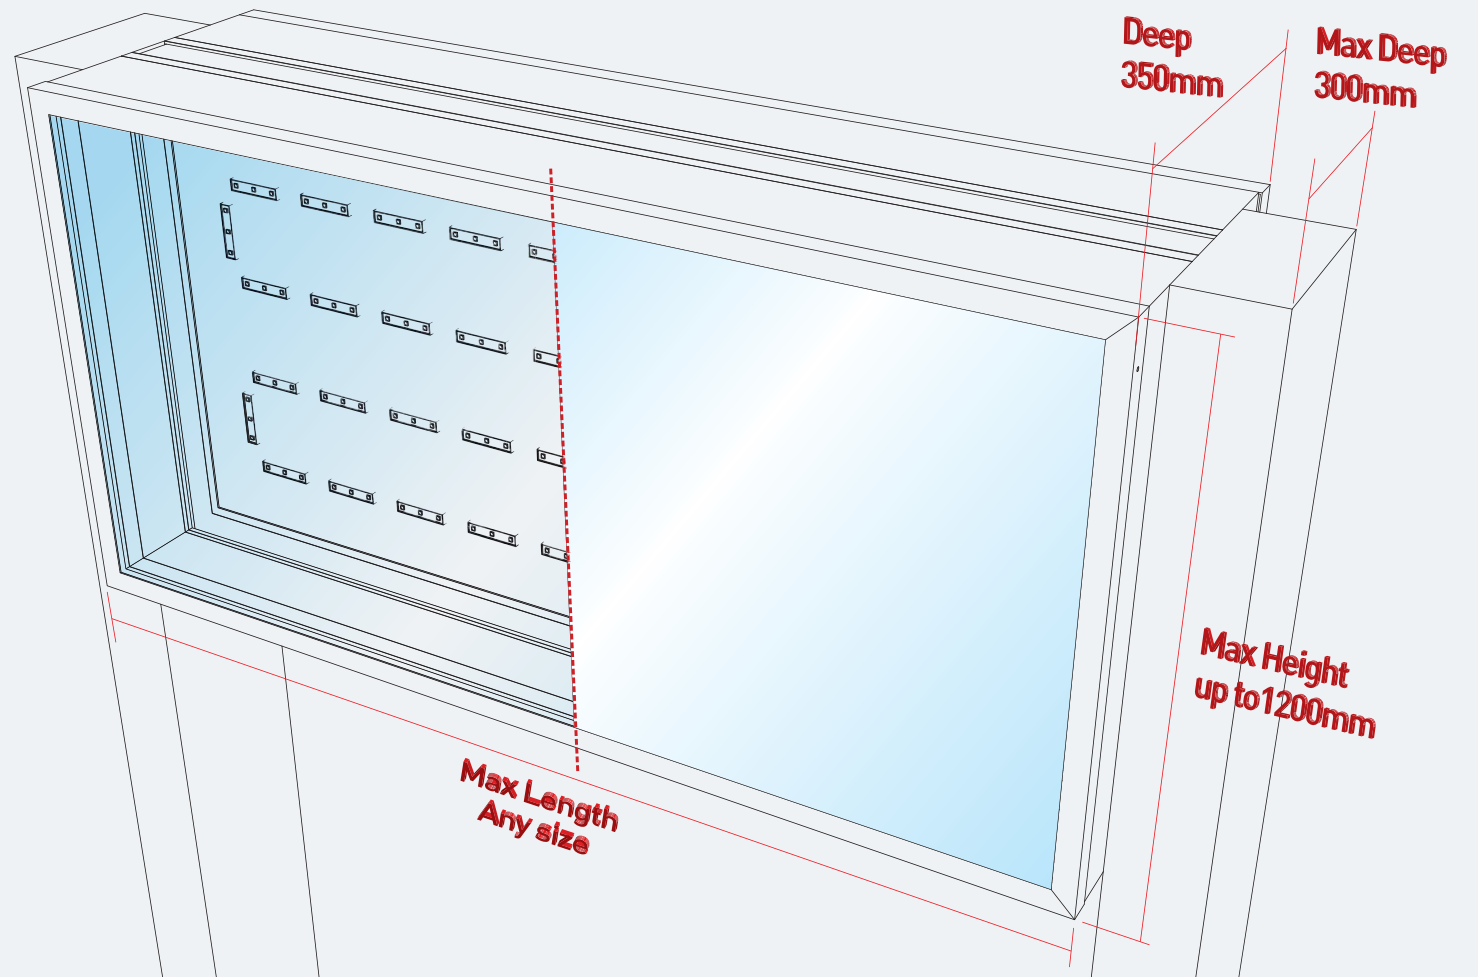

SA 145 DS AC LED SQ FB 350

This LED Acrylic face Lightbox is..

- ✓ Type Double sided
- ✓ Where to fix Fixed in between two posts
Post size : Max 250~300mm
- ✓ Lighting source LED Lighting
- ✓ Cover size 25mm trims
- ✓ Colour White or Black (Others cost extra)

- Price do not include acrylic sheets
- Price do not include packaging and Delivery

Installation_Freestanding type

"TOP & BOTTOM" indicative stickers at the inside

Fixed directly into post

Predrilled 6mm drain holes on bottom

Remove screw from angle trims for insert acrylic

Remove angle trim from lightbox

Insert Acrylic face into Body frame