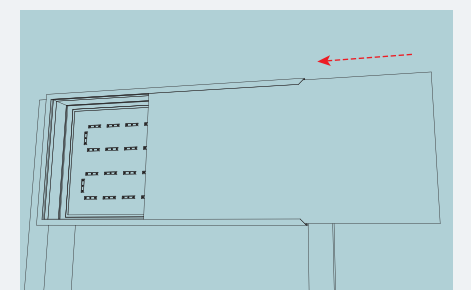

SA 145 DS AC LED SQ FB 350

This LED Acrylic face Lightbox is..

- ✓ Type Double sided
- ✓ Where to fix Fixed in between two posts
Post size : Max 250~300mm
- ✓ Lighting source LED Lighting
- ✓ Cover size 25mm trims
- ✓ Colour White or Black (Others cost extra)

- Price do not include acrylic sheets
- Price do not include packaging and Delivery

Installation_Freestanding type

"TOP & BOTTOM" indicative stickers at the inside

Fixed directly into post

Predrilled 6mm drain holes on bottom

Remove screw from angle trims for insert acrylic

Remove angle trim from lightbox

Insert Acrylic face into Body frame